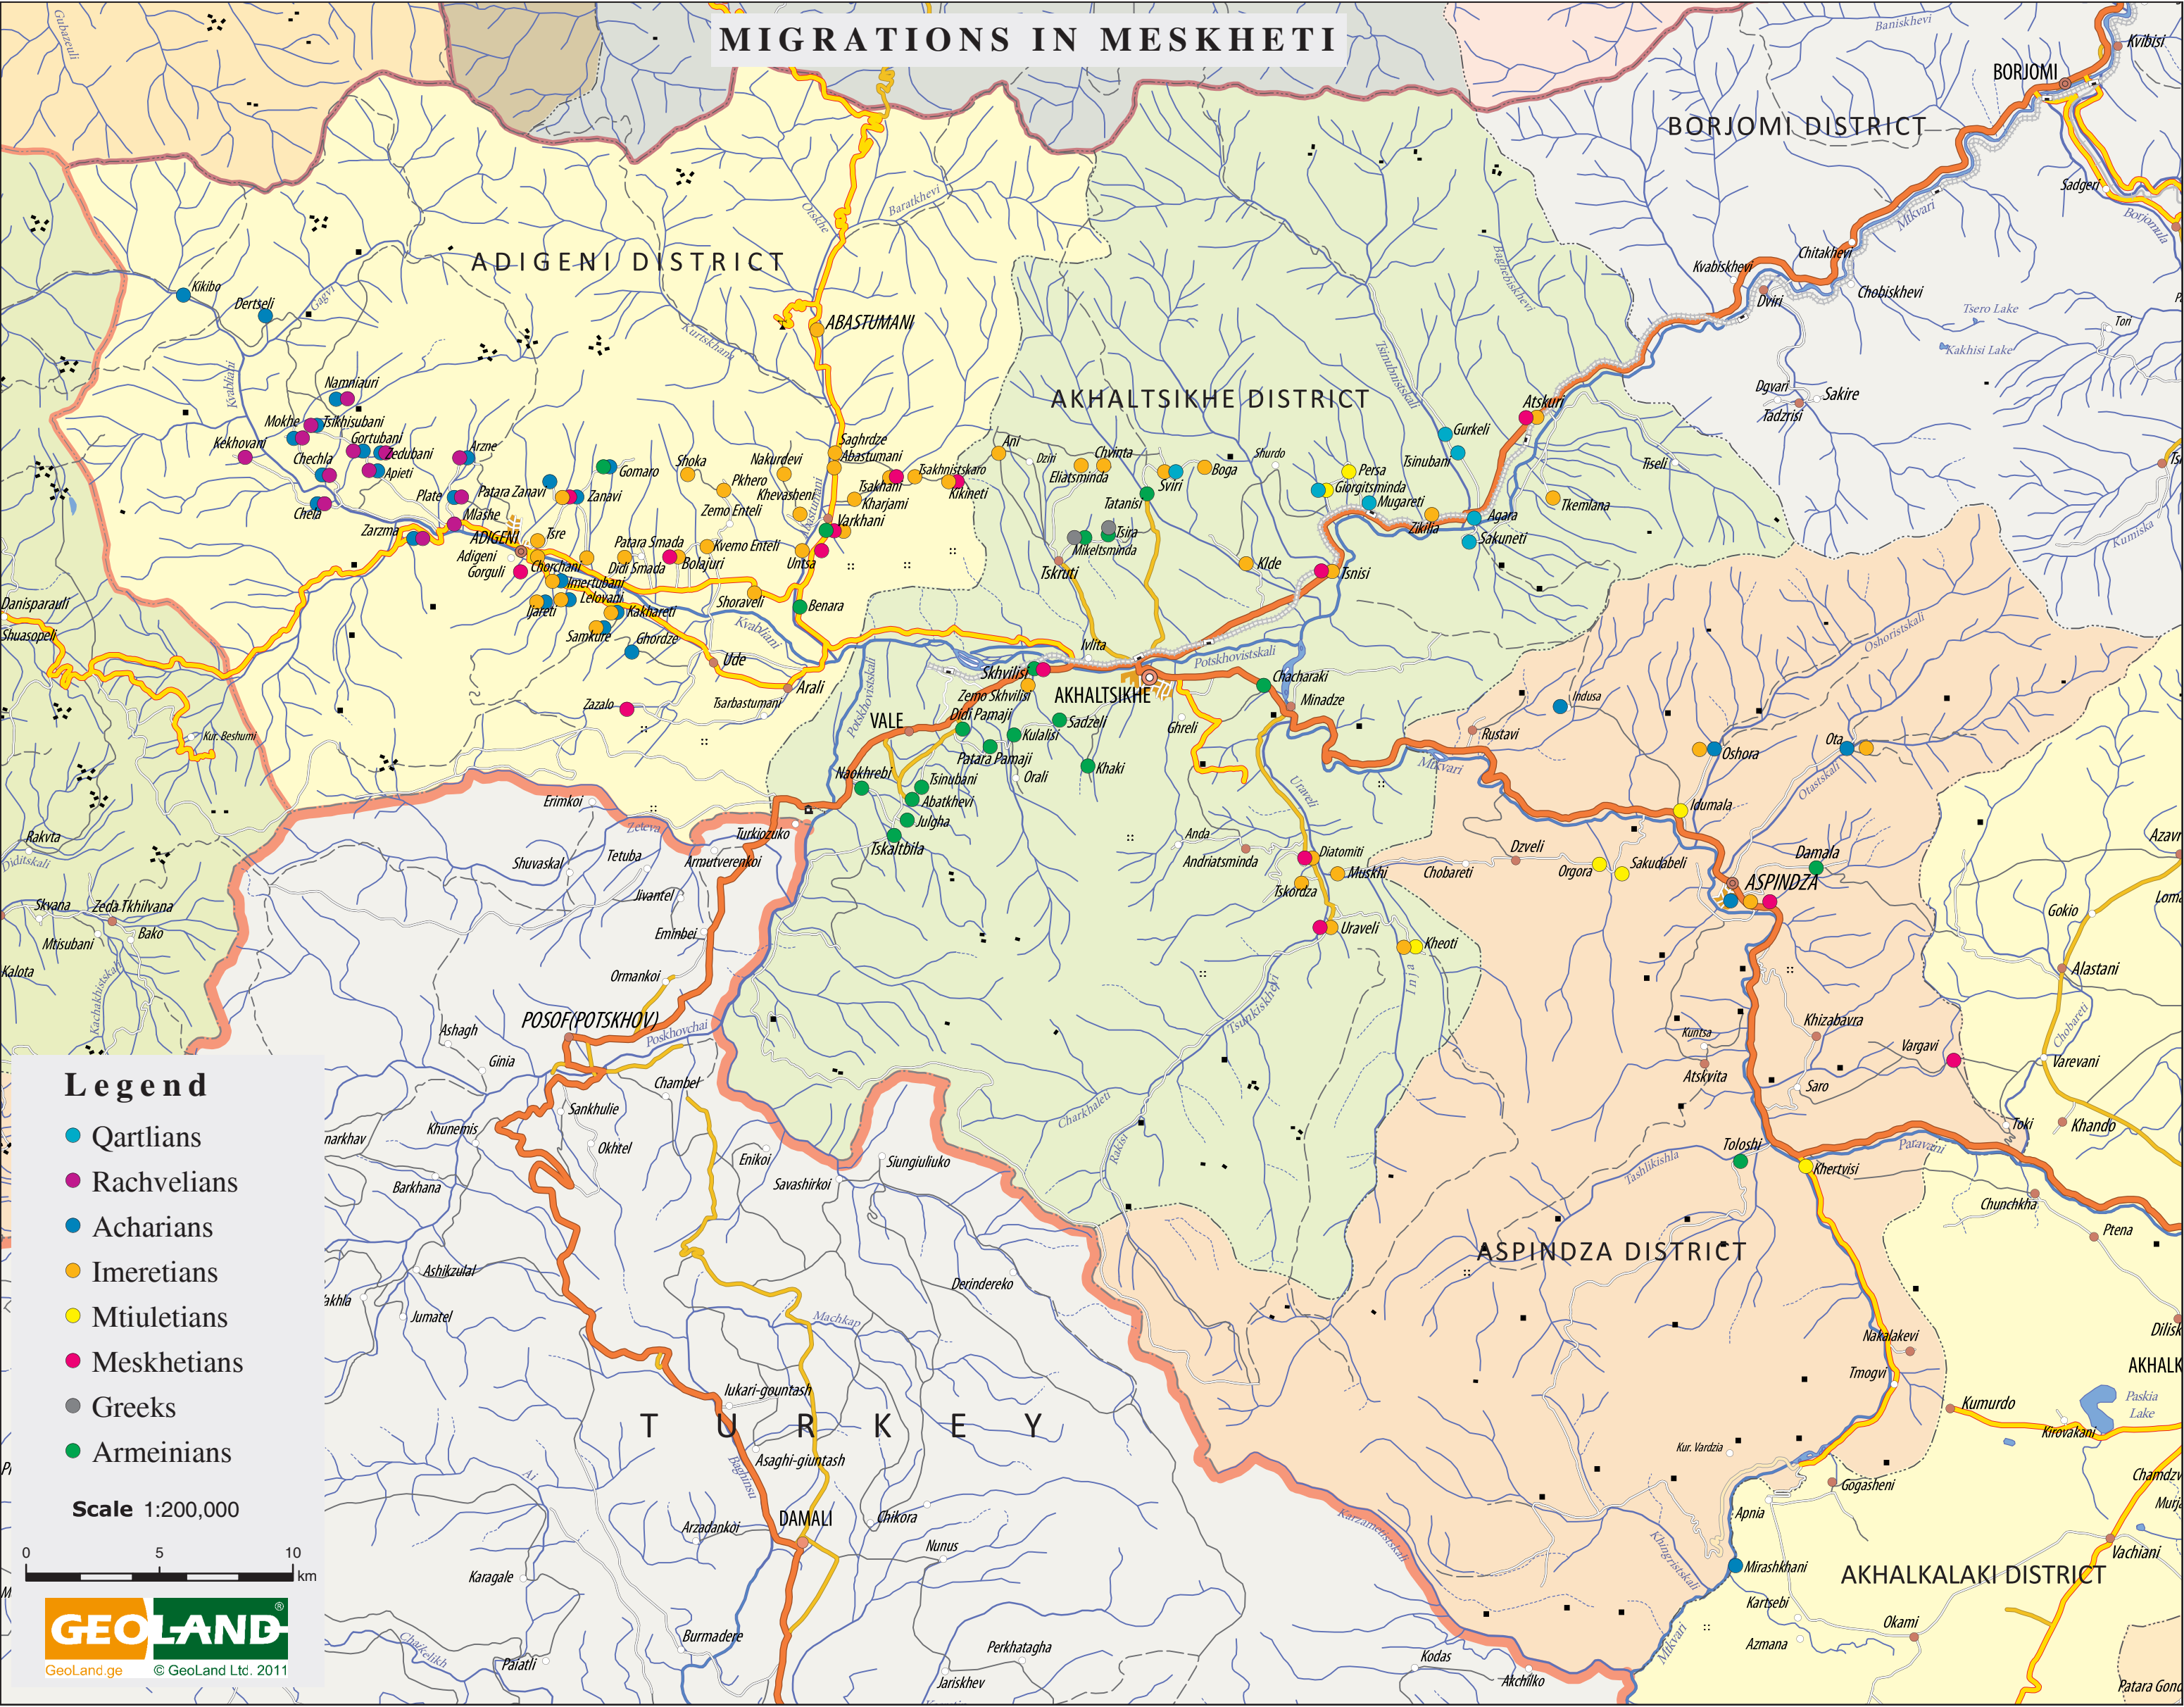

# MIGRATIONS IN MESKHETI

## Legend

- Qartlians
- Rachvelians
- Acharians
- Imeretians
- Mtiuletiens
- Meskhetians
- Greeks
- Armeinians

Scale 1:200,000

GeoLand.ge © GeoLand Ltd. 2011